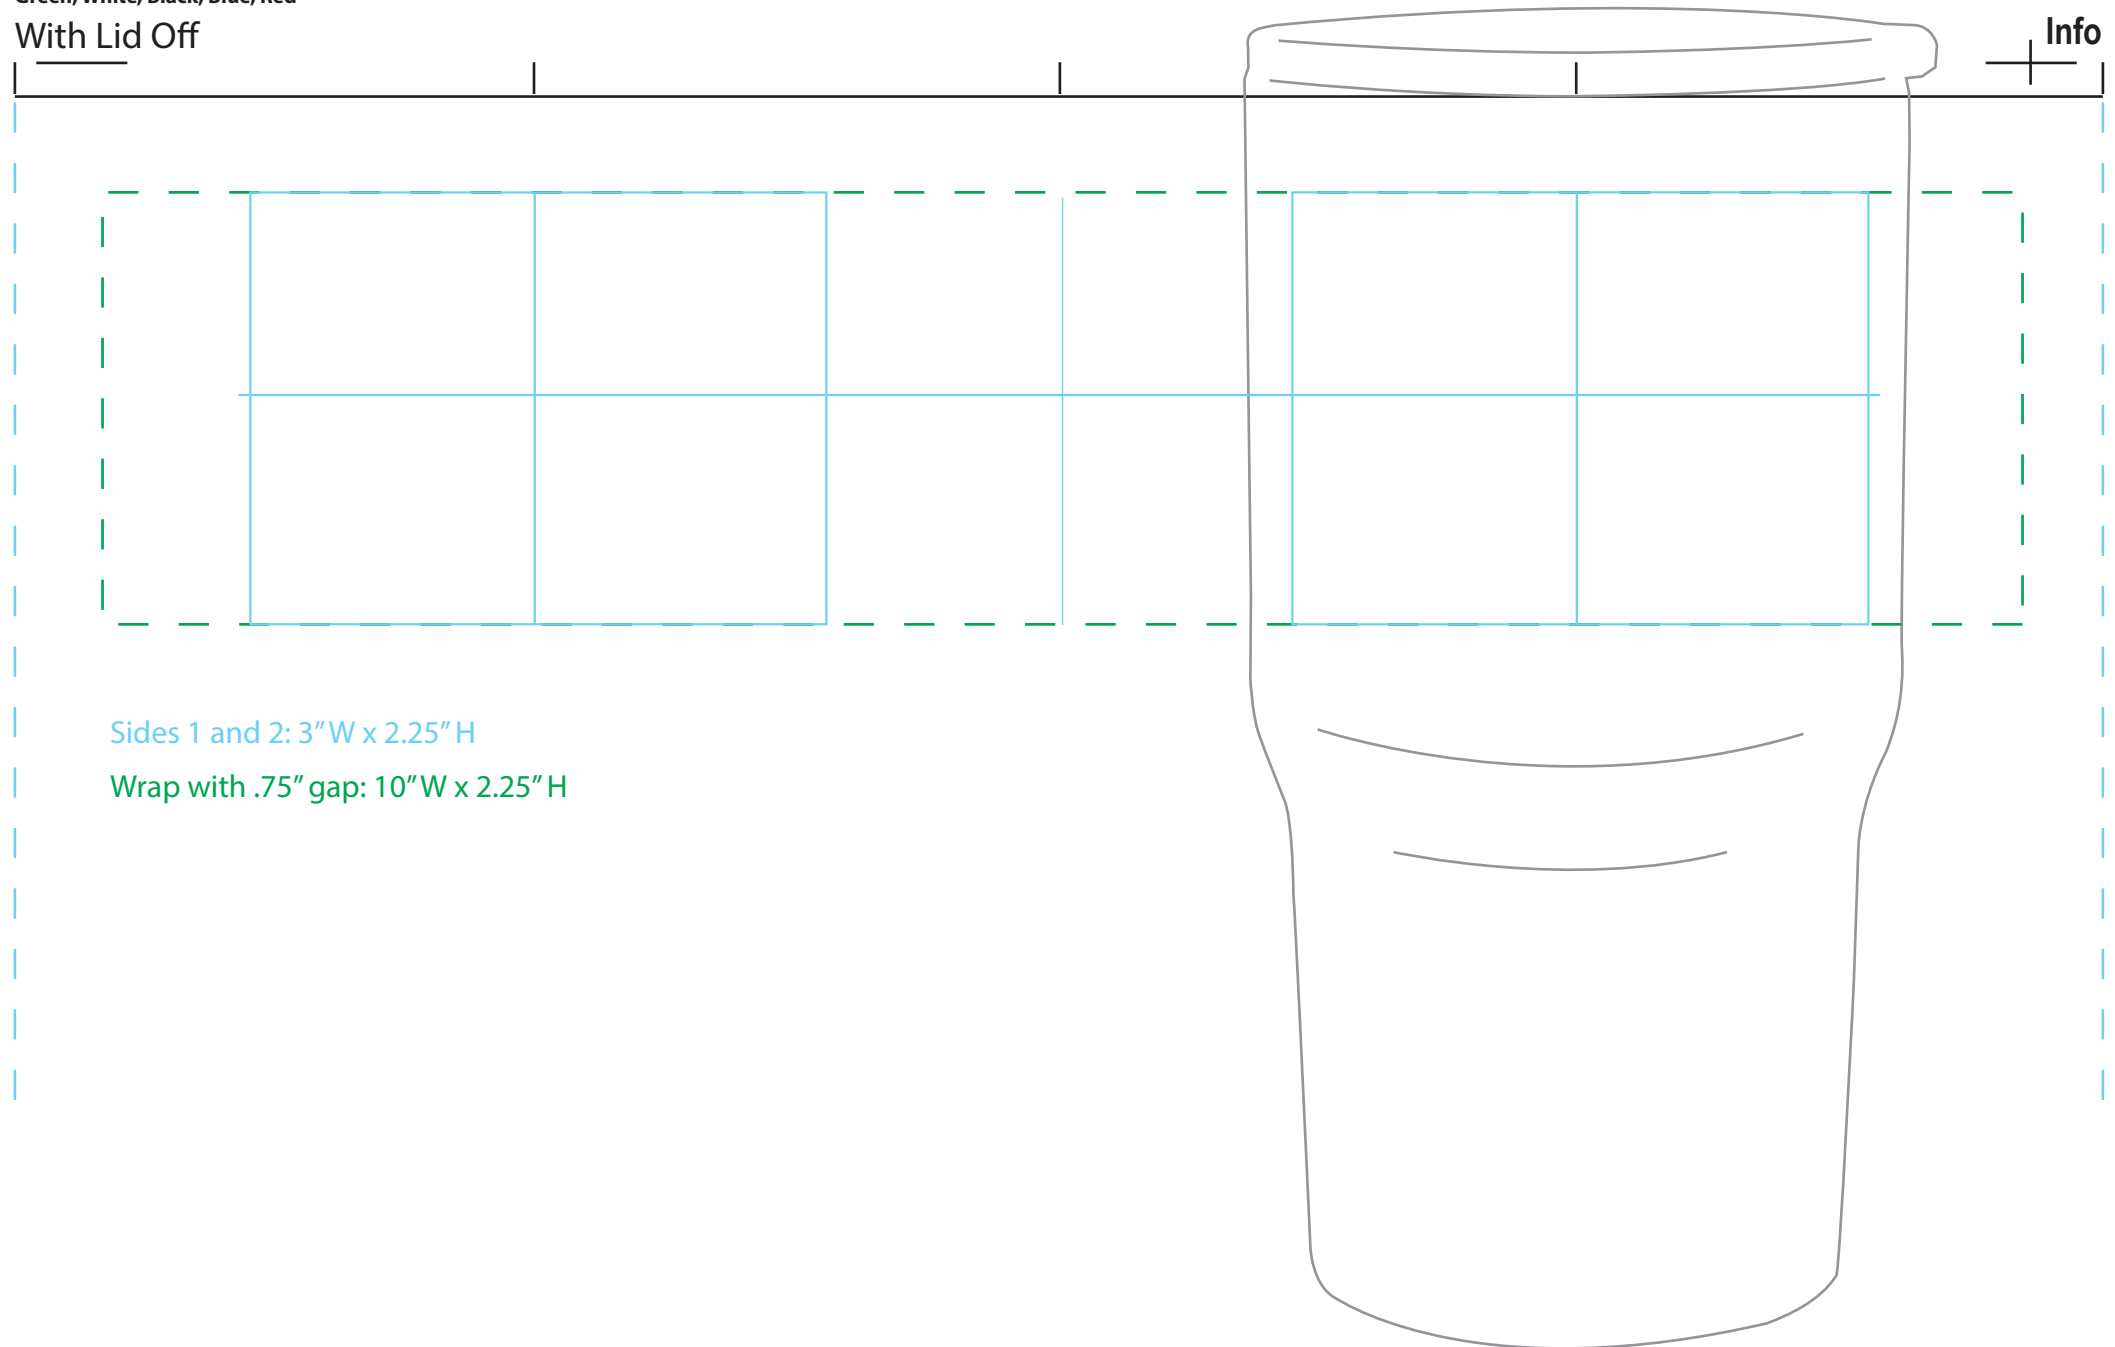

18820: 18 oz. Cypress Collection

Green, White, Black, Blue, Red

With Lid Off

Info

Sides 1 and 2: 3"W x 2.25"H

Wrap with .75" gap: 10"W x 2.25"H