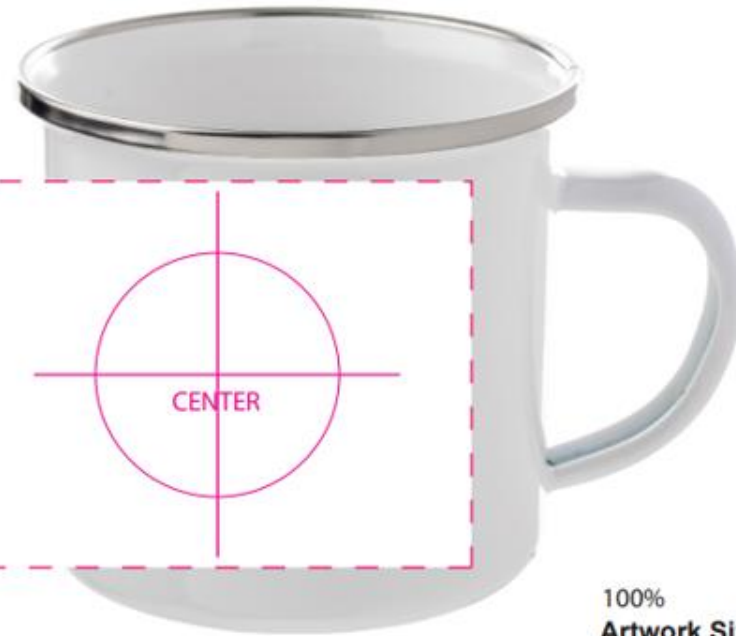

SO#
PO#
Item:
Item Color:
Imprint Color:

100%
Artwork Size
Width:
Height:

Bleed Line

Die Line

Safety Line

Disclaimer:
This proof is primarily used to display imprint size and location only.
Color proofs are not a guaranteed representation of actual imprint color and product.
PMS matching not available on full color / four color process artwork.
PMS colors shown may vary based on computer monitor used.
If PMS color is not noted on order, standard ink color will be used from Standard Ink Color Chart.

Notice: The sublimation process is designed to produce a "pleasing" representation, not an exact match of the original colors. Some color variation is normal and to be expected.

PMS Color Match cannot be guaranteed to match, only as close as possible, particularly on dark color items or stainless steel.