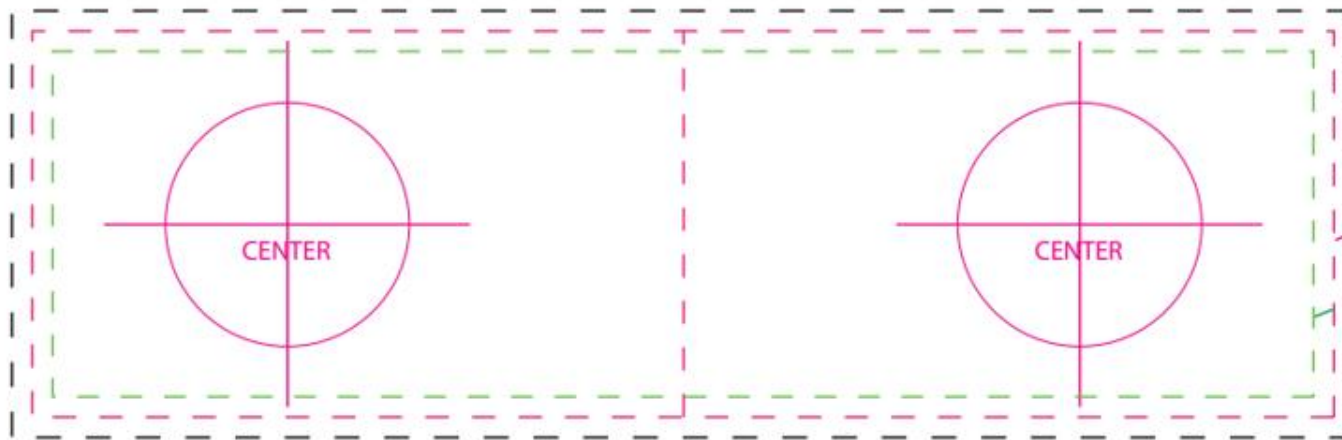

SO#
PO#
Item:
Item Color:
Imprint Color:

100%
Artwork Size
Width:
Height:

Bleed Line

Die Line

Safety Line

Disclaimer:
This proof is primarily used to display imprint size and location only.
Color proofs are not a guaranteed representation of actual imprint color and product.
PMS matching not available on full color / four color process artwork.
PMS colors shown may vary based on computer monitor used.
If PMS color is not noted on order, standard ink color will be used from Standard Ink Color Chart.

Notice: The sublimation process is designed to produce a "pleasing" representation, not an exact match of the original colors. Some color variation is normal and to be expected.

PMS Color Match cannot be guaranteed to match, only as close as possible, particularly on dark color items or stainless steel.